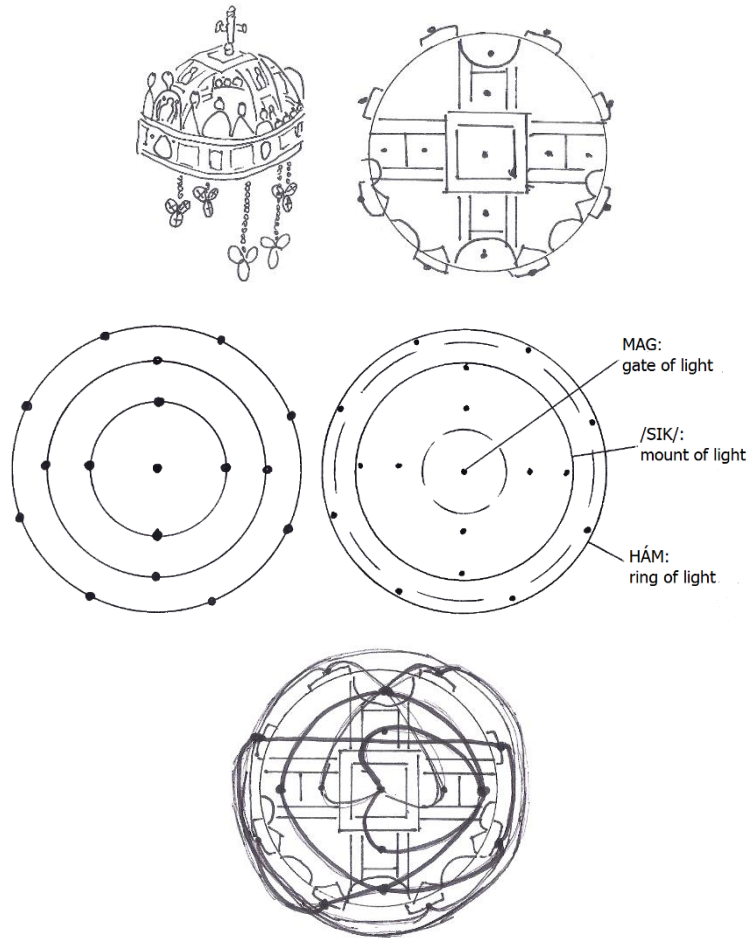

THE MAGYAR HOLY CROWN:

the historical, mystical Holy Crown operates as an atom reactor or particle accelerator. there is a passage of energy (Light) through and within the object, which obviously concerns its resonating activity: it is an electromagnetically active, living object. indeed, “it” is personalized by the Magyars as *Őfelsége*: His/Her Majesty.

two opposite circulations form two hearts. it is the Crown of Love, Light and Life.

the Crown operates the MAGURA.

it represents – and presents, actualizes the basic operation of the Divine Kingdom. this is the tradition of the old, original holy crowns: initiation instruments, bringing higher dimensions of seeing and understanding – as well as physical intelligence. they are not demonstration items of bloody royal imperial power backed by no personal merit or divine initiation, as in the newer aristocracy, tradition and paradigm of wrong motives.