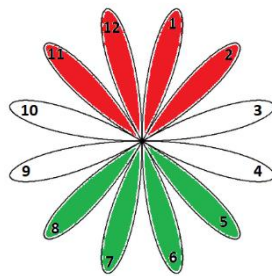

SPINNING DYNAMISM & MOVEMENT:

spinning “bio” magneticism, a force and force-field
whirling, rotating magnetic field: source of anti-gravity, levitation

the initiation passage is operated by this whirling dynamism within the MAG:
see the 12 works of Heracles, the stations of the Calvary, the mythical Hero’s
Journey etc.