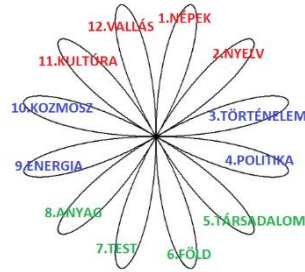

THE TREE OF LIFE and the APPLE:

self-sustaining flow within the torus- like an apple or a tree. Berber, Tibetan, East Asian etc. signs of MAG and MAGURA consciousness

ETERNITY, GOD, FLOWER, SEED, MAN:

Eternal Life, unity of Three Worlds,
flower-like Magyar *rovás* (runic) ligature sign of the Egy-Is-Ten or One God:
both He and She!

COMPLEX DIVERSITY, PATTERN & SIGNATURE OF WATER-BASED LIFE:

ancient symbol. variations on the basic pattern: kaleidoscope. analogy: centres are also edges. holography: the One and the All, part and whole are the same. that is exactly what the MAG is: the core and the core's core at the same time!
(see parts of the MAG: MAG-SZIK-HÁM in Magyar)

MAGO: TOWER, TEMPLE, EDUCATION & GAME BASED on the MAGURA

based on the 12 school subjects

12 KEY POLITICAL-PUBLIC TOPICS – the ROUND TABLE:

people, language, history, politics,
society, Earth, body, matter,
energy, cosmos, culture, religion